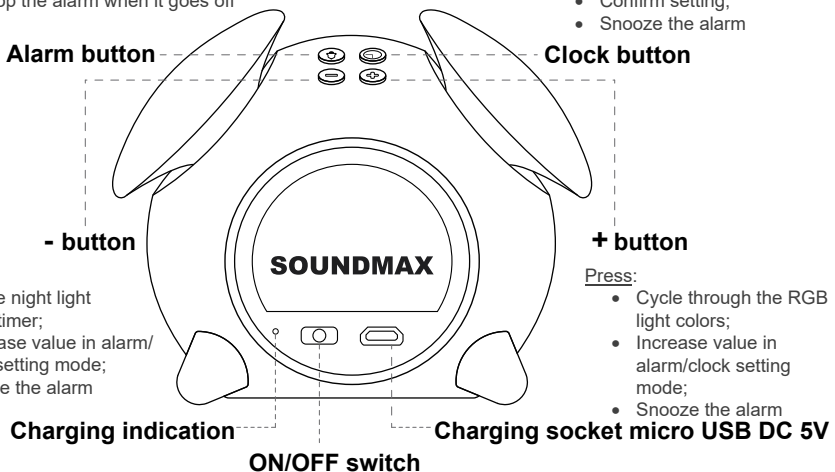

Press:

- Display day of the week;
- Confirm setting;
- Snooze the alarm

Alarm button

Clock button

- button

+ button

Press:

- Set the night light sleep timer;
- Decrease value in alarm/clock setting mode;
- Snooze the alarm

Press:

- Cycle through the RGB light colors;
- Increase value in alarm/clock setting mode;
- Snooze the alarm

Charging indication

Charging socket micro USB DC 5V

ON/OFF switch